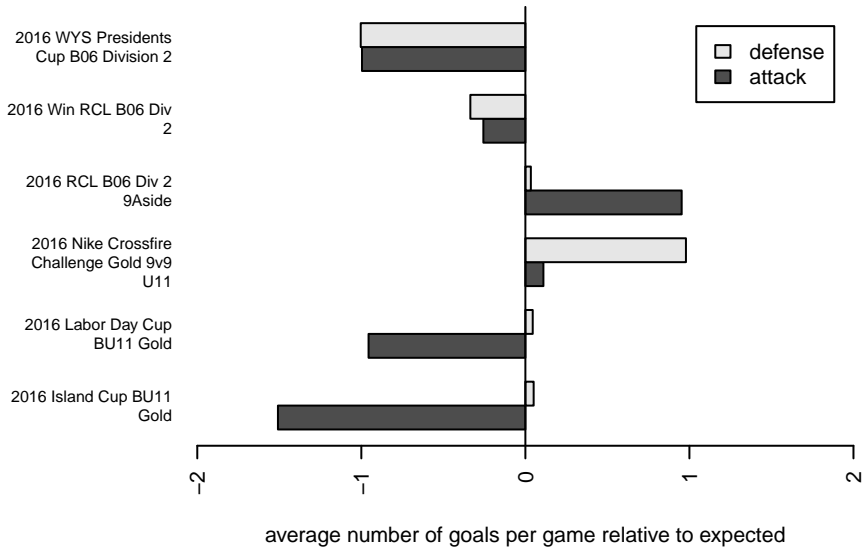

Kitsap Alliance FC Red B06

Kitsap Alliance FC
 Silverdale, WA
 B06 total strength=754
 attack=1.15 defense=0.63
 fall league = RCL B06 Div 2 9Aside
 spr league = Win RCL B06 Div 2

alt names used:
 Kitsap Alliance FC B06
 Kitsap Alliance B06
 KITSAP ALLIANCE FC B06 (WA)
 Kitsap Alliance FC B06
 Kitsap Alliance FC B06
 Kitsap Alliance FC B06

Venues played:
 2016 Nike Crossfire Challenge Gold 9v9 U11
 2016 Island Cup BU11 Gold
 2016 Labor Day Cup BU11 Gold
 2016 RCL B06 Div 2 9Aside
 2016 Win RCL B06 Div 2
 2016 WYS Presidents Cup B06 Division 2

**attack and defense variance (black dot)
relative to other teams
and top 10 in region**

**attack and defense rating
relative to others at age
and all opponents in last 13 months**

Performance relative to 13 month average