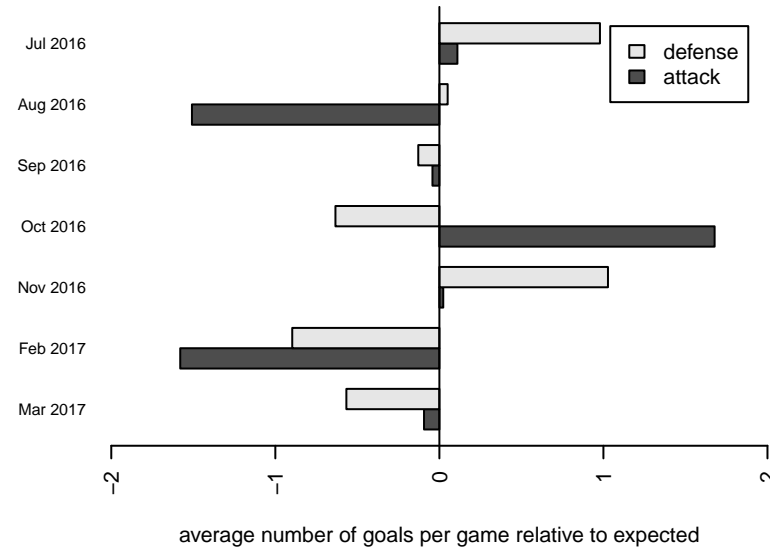

Performance relative to 13 month average