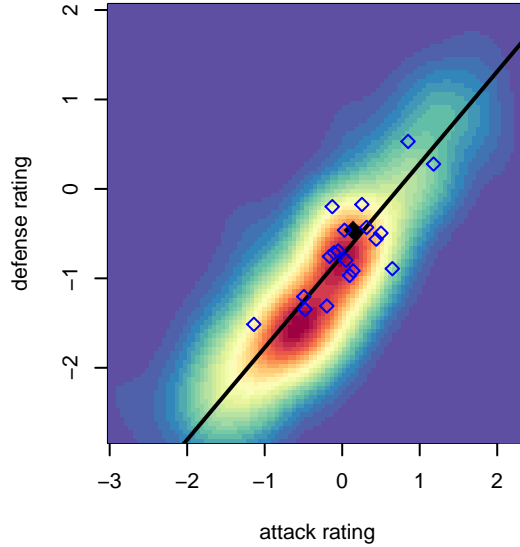

Kitsap Alliance FC Red B06

Kitsap Alliance FC
 Silverdale, WA
 B06 total strength=754
 attack=1.15 defense=0.63
 fall league = RCL B06 Div 2 9Aside
 spr league = Win RCL B06 Div 2

alt names used:
 Kitsap Alliance FC B06
 Kitsap Alliance B06
 KITSAP ALLIANCE FC B06 (WA)
 Kitsap Alliance FC B06
 Kitsap Alliance FC B06
 Kitsap Alliance FC B06

**attack and defense variance (black dot)
relative to other teams
and top 10 in region**

**attack and defense rating
relative to others at age
and all opponents in last 13 months**

Performance relative to 13 month average