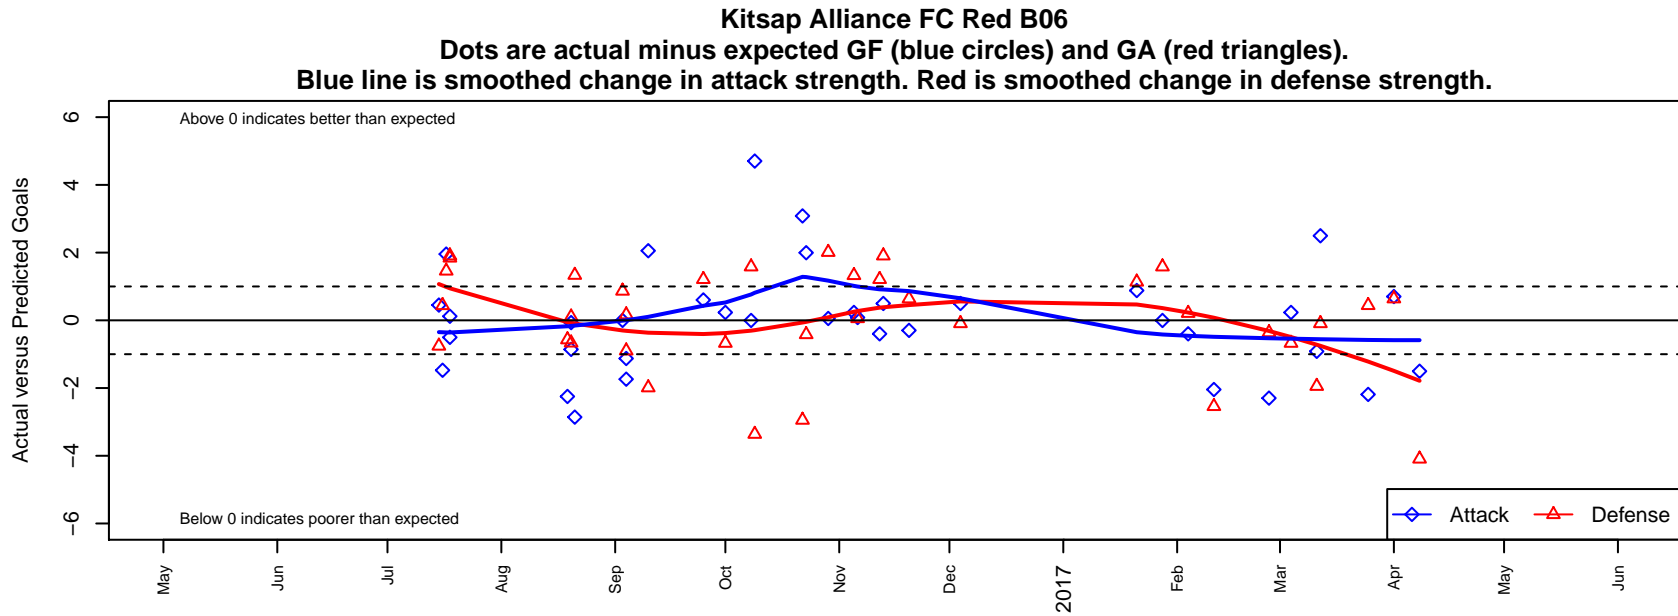

Kitsap Alliance FC Red B06

Kitsap Alliance FC
 Silverdale, WA
 B06 total strength=754
 attack=1.15 defense=0.63
 fall league = RCL B06 Div 2 9Aside
 spr league = Win RCL B06 Div 2

alt names used:
 Kitsap Alliance FC B06
 Kitsap Alliance B06
 KITSAP ALLIANCE FC B06 (WA)
 Kitsap Alliance FC B06
 Kitsap Alliance FC B06
 Kitsap Alliance FC B06

**attack and defense variance (black dot)
relative to other teams
and top 10 in region**

**attack and defense rating
relative to others at age
and all opponents in last 13 months**

Performance relative to 13 month average