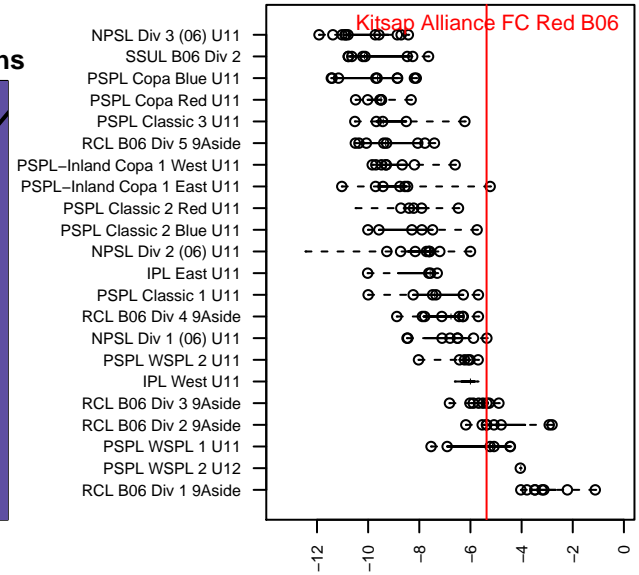

Kitsap Alliance FC Red B06

Kitsap Alliance FC
 Silverdale, WA
 B06 total strength=754
 attack=1.15 defense=0.63
 fall league = RCL B06 Div 2 9Aside
 spr league = Win RCL B06 Div 2

alt names used:
 Kitsap Alliance FC B06
 Kitsap Alliance B06
 KITSAP ALLIANCE FC B06 (WA)
 Kitsap Alliance FC B06
 Kitsap Alliance FC B06
 Kitsap Alliance FC B06

**attack and defense variance (black dot)
relative to other teams
and top 10 in region**

**attack and defense rating
relative to others at age
and all opponents in last 13 months**

Performance relative to 13 month average